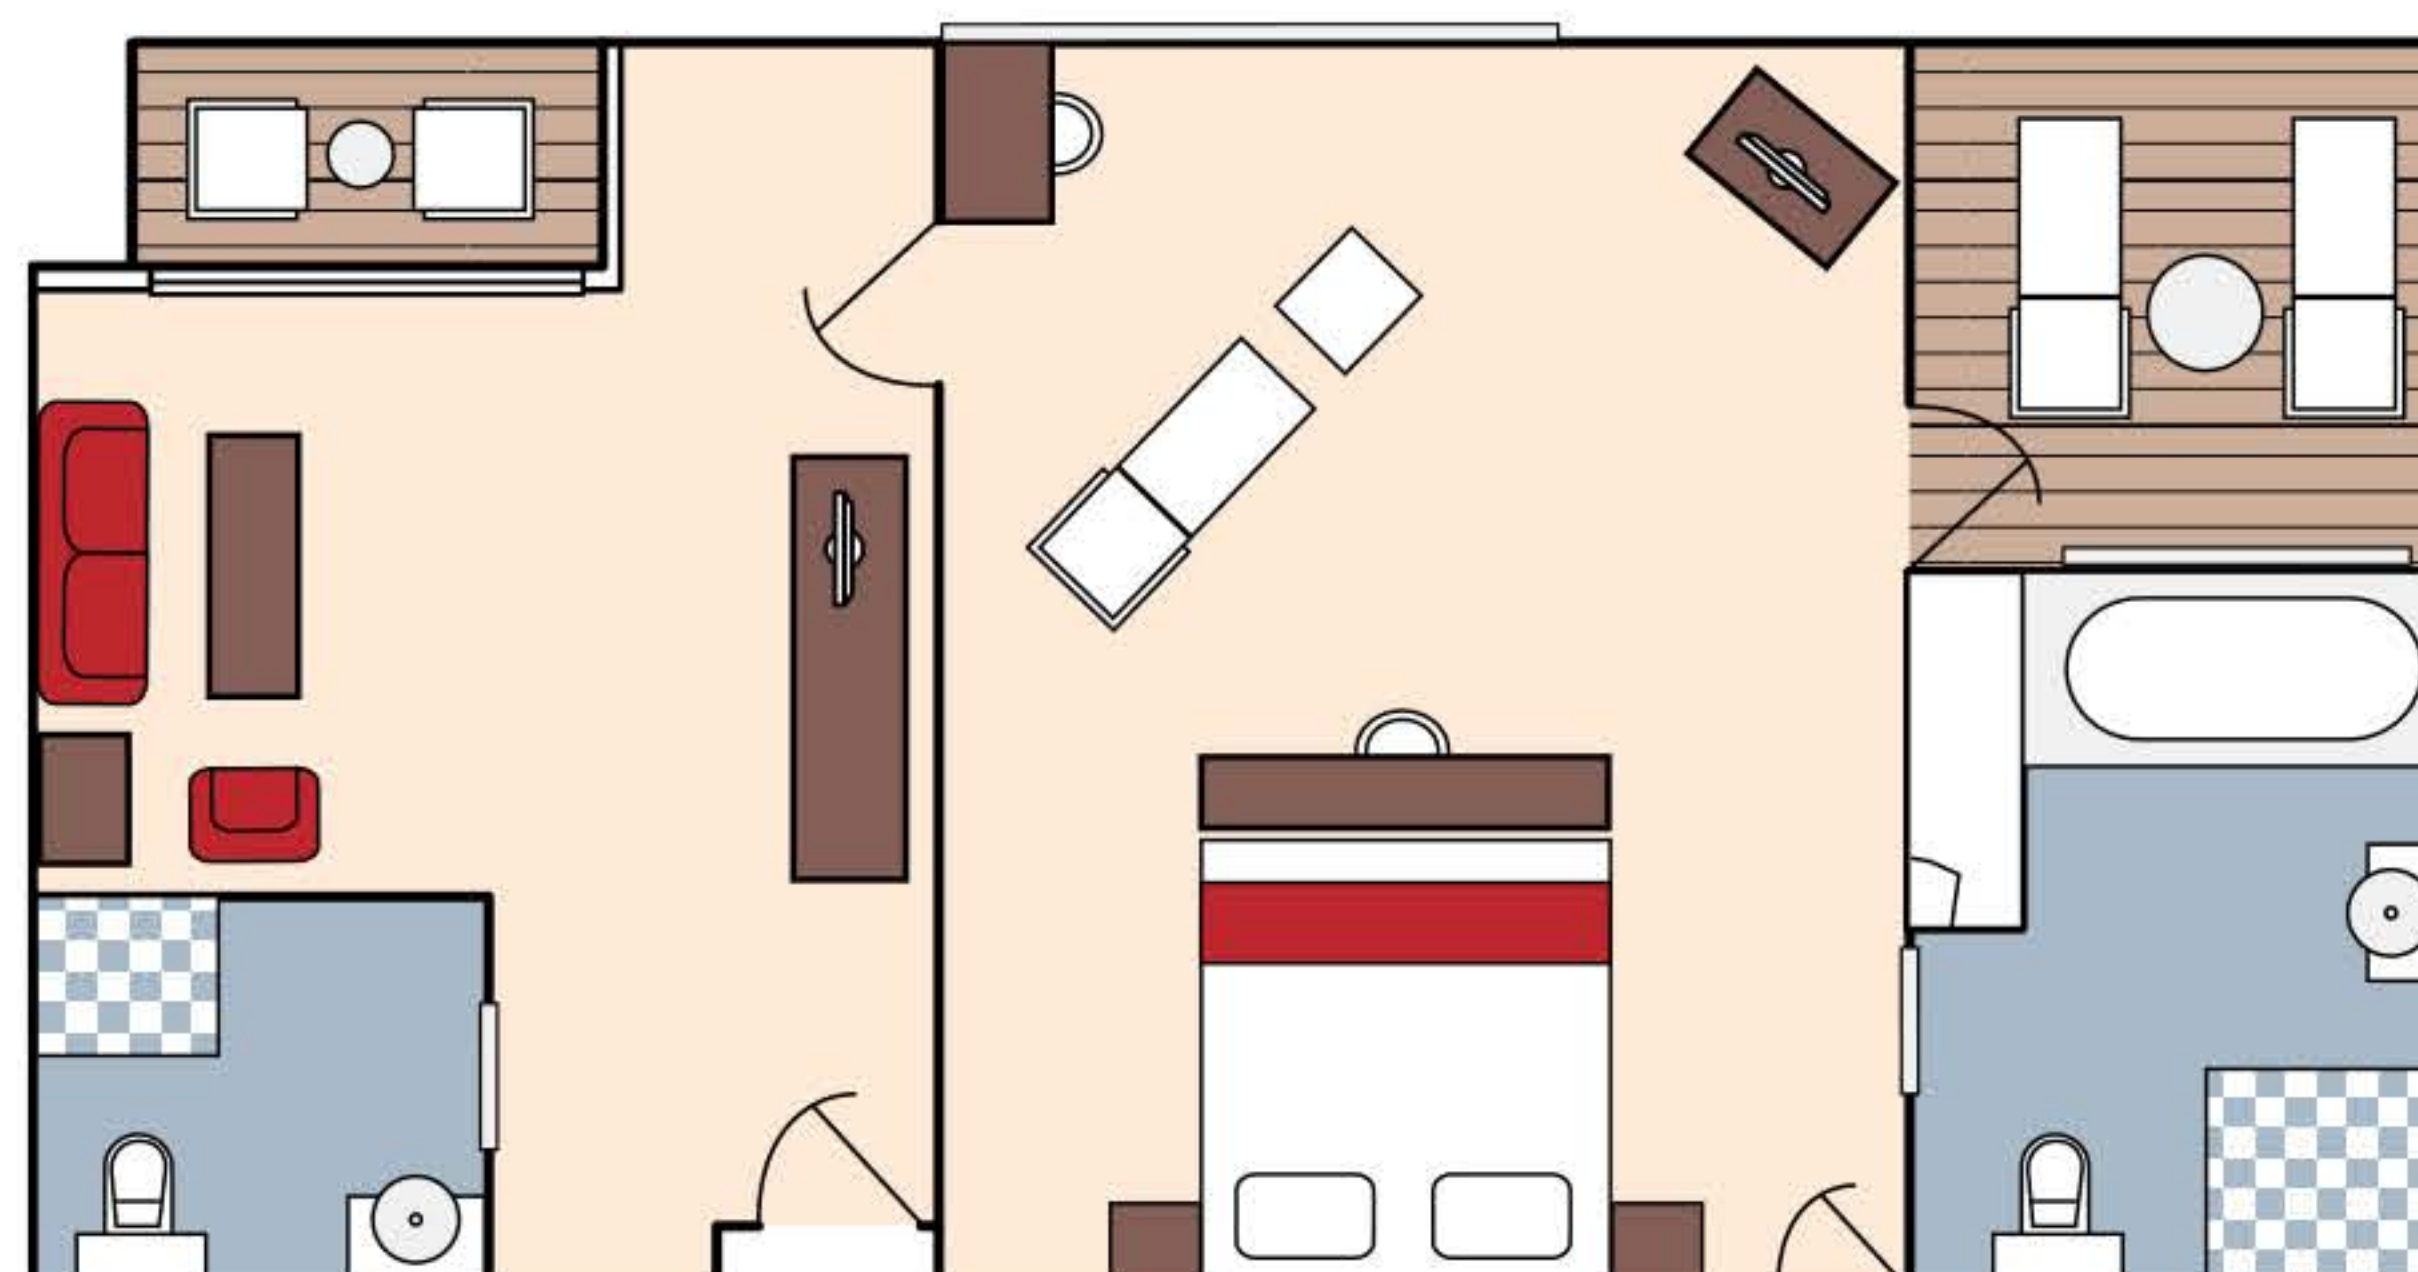

RV Apsara

Vietnam & Cambodia

TECHNICAL DATA

RV Apsara – Launched 2011 – Refurbished 2016
 Decks: 4
 Length: 92.5 m
 Suites: 54
 Crew: 50

SUITE CATEGORIES

Mekong	French Balcony, Outside Balcony & Balcony Terrace	Cat. B+	French Balcony & Outside Balcony
Sadec	French Balcony & Outside Balcony	Cat. B	French Balcony & Outside Balcony
Cat. A	French Balcony & Outside Balcony	Cat. C	French Balcony & Outside Balcony

Deluxe Twin Balcony Suite
 Categories: C, B, B+ and A

226 sq. ft./21 m²

Sadec Twin Balcony Suite
 Category: Sadec

290 sq. ft./26.9 m²

Mekong Suite
 Category: Mekong

624 sq. ft./58 m²

Please note: deck plans, suite layouts and fixtures are indicative only and are subject to change.