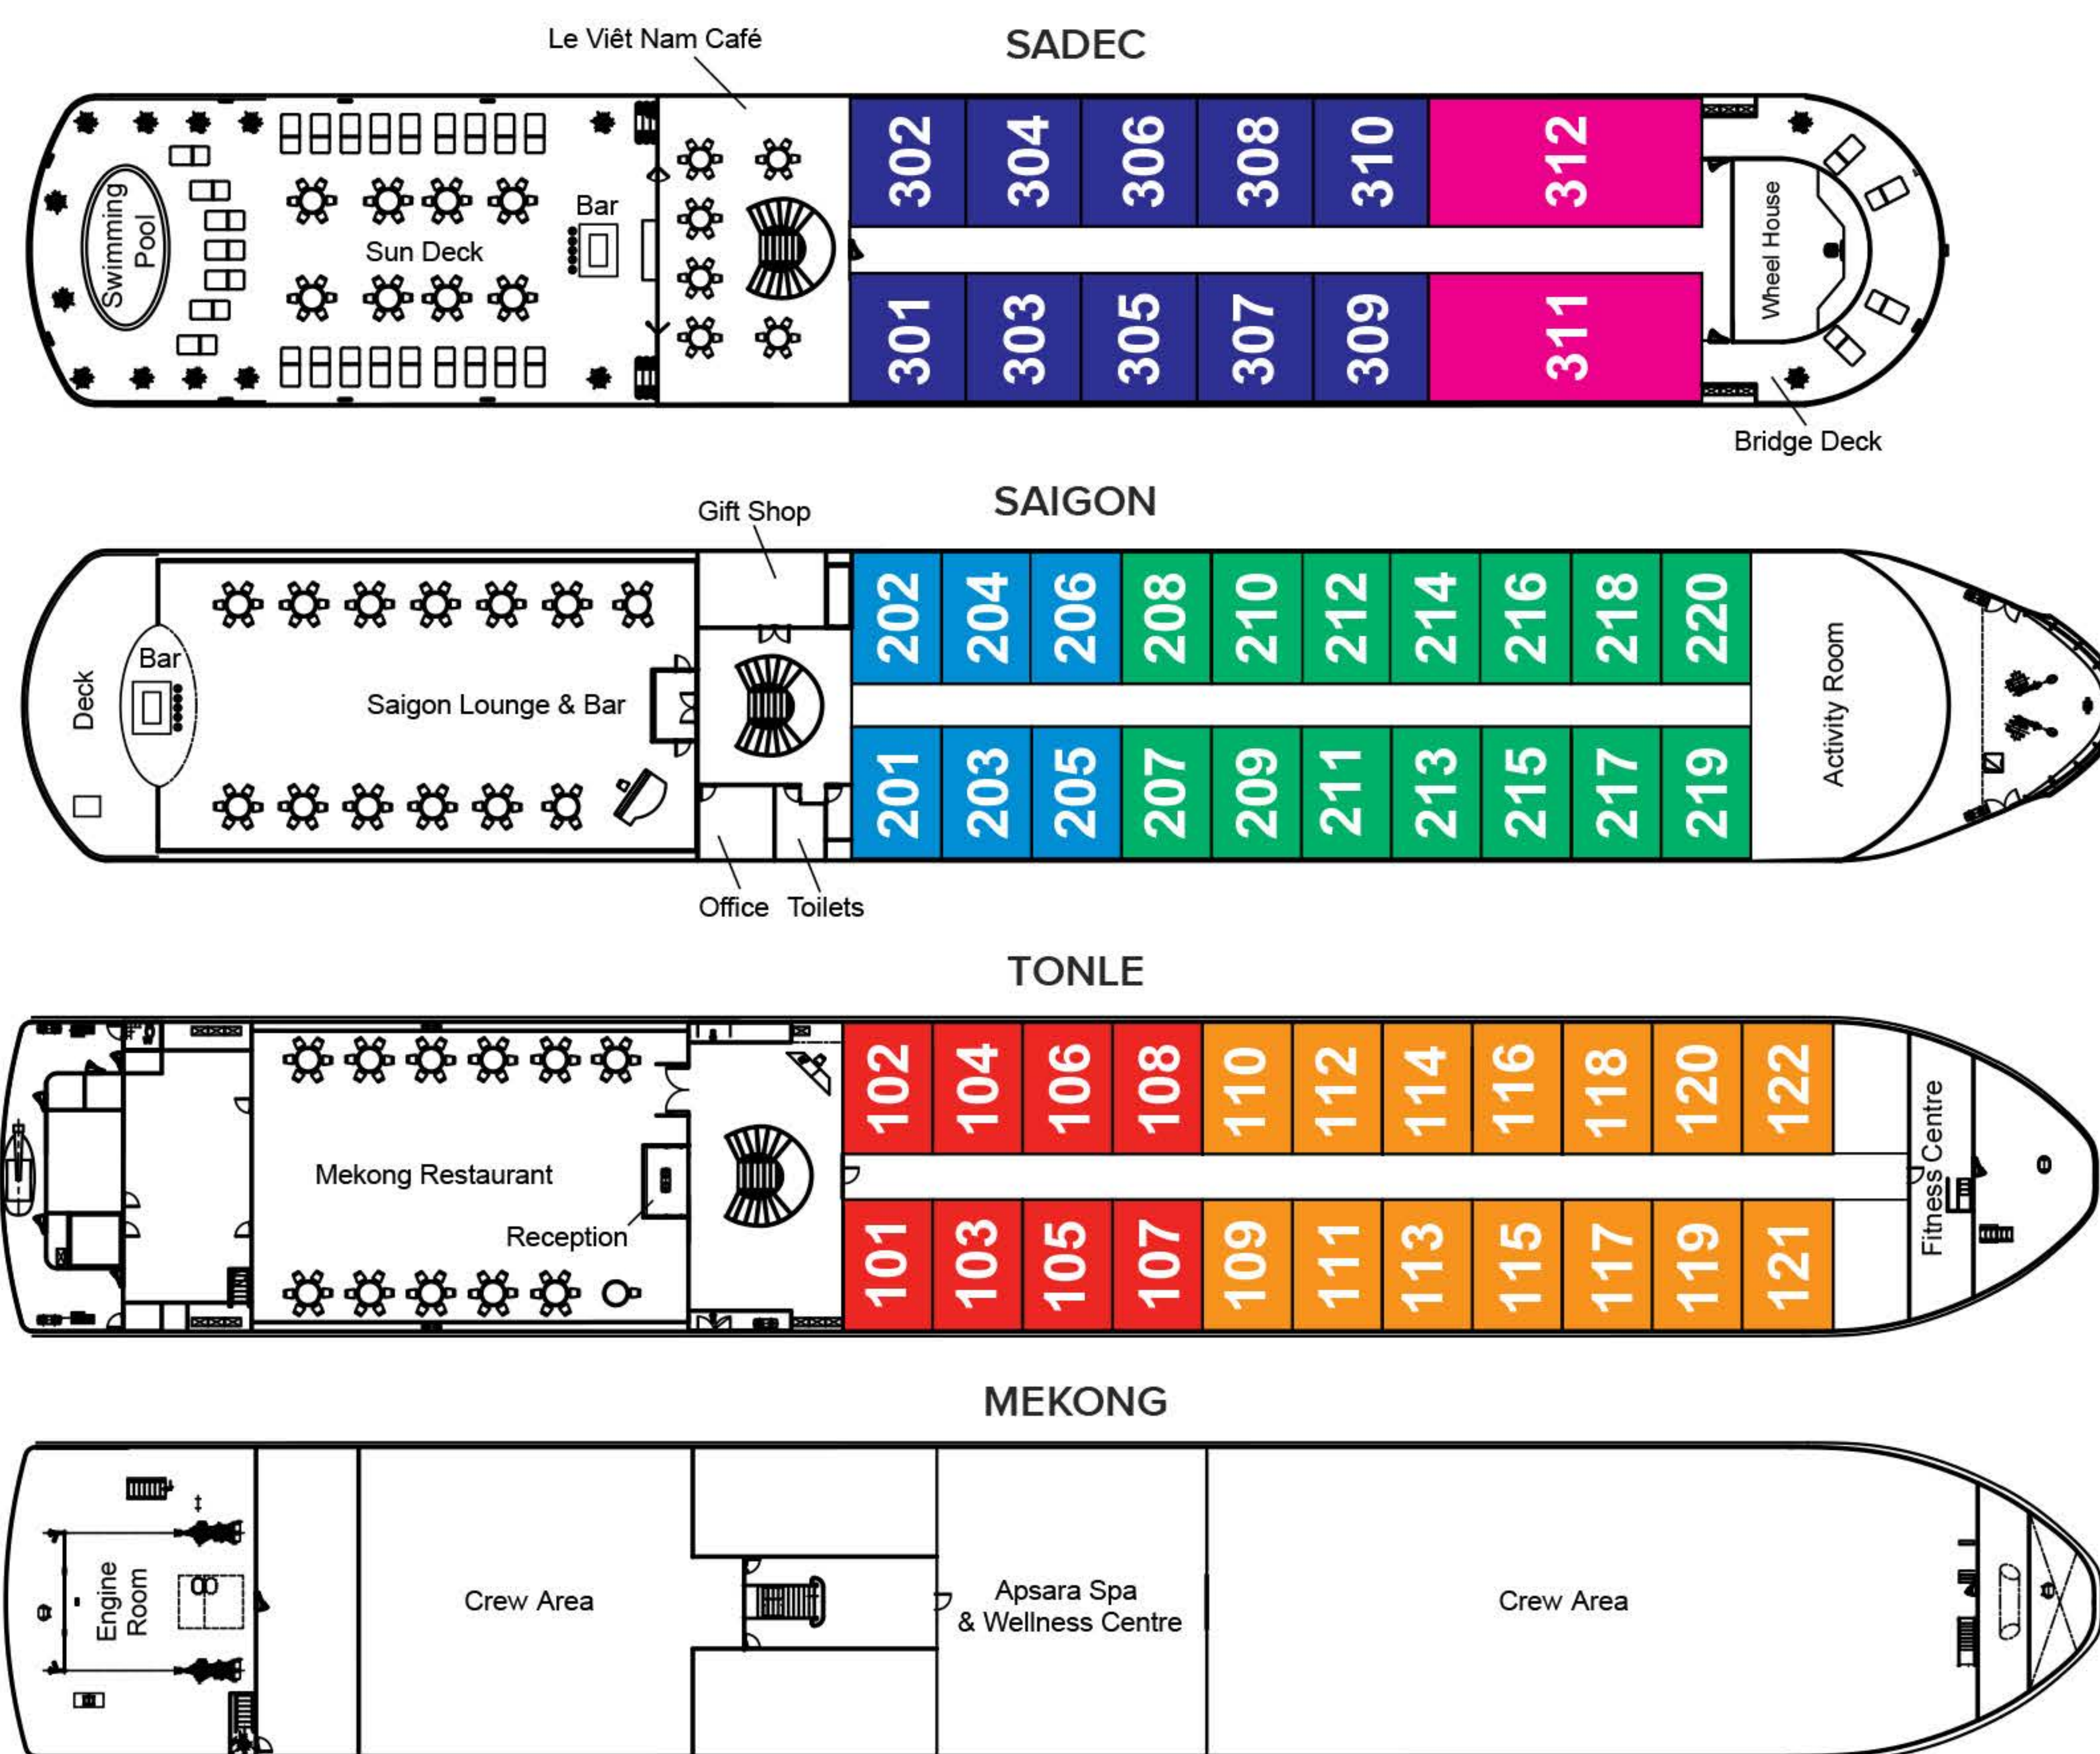

RV Apsara

Vietnam & Cambodia

TECHNICAL DATA

RV Apsara – Launched 2011 – Refurbished 2016
 Decks: 4
 Length: 92.5 m
 Suites: 54
 Crew: 50

SUITE CATEGORIES

Mekong	French Balcony, Outside Balcony & Balcony Terrace	Cat. B+	French Balcony & Outside Balcony
Sadec	French Balcony & Outside Balcony	Cat. B	French Balcony & Outside Balcony
Cat. A	French Balcony & Outside Balcony	Cat. C	French Balcony & Outside Balcony

Deluxe Twin Balcony Suite
 Categories: C, B, B+ and A

226 sq. ft./21 m²

Sadec Twin Balcony Suite
 Category: Sadec

290 sq. ft./26.9 m²

Mekong Suite
 Category: Mekong

624 sq. ft./58 m²

Please note: deck plans, suite layouts and fixtures are indicative only and are subject to change.