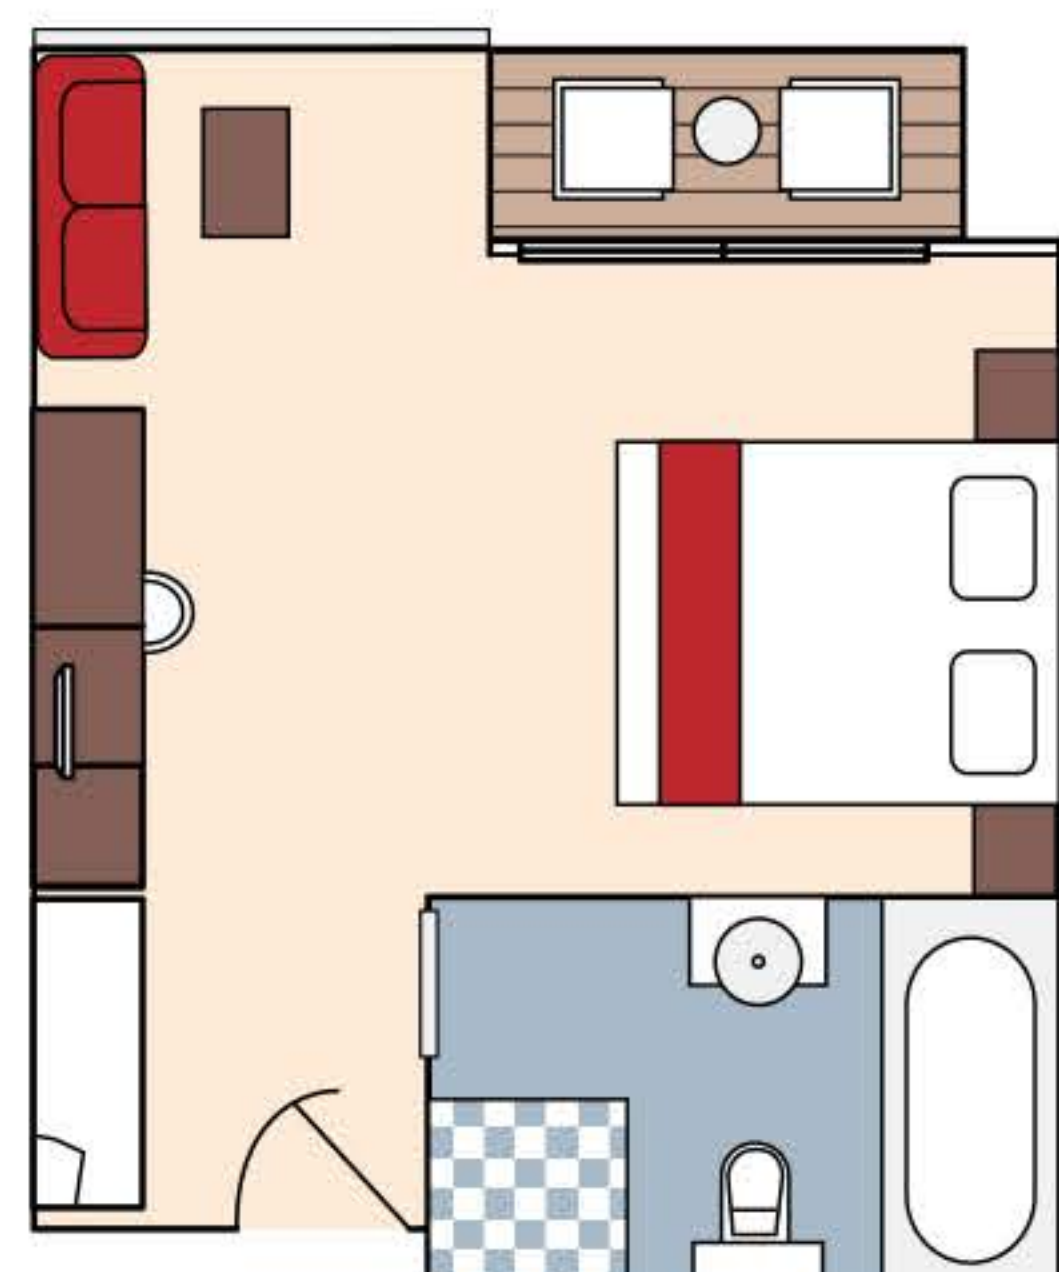

RV Apsara

Vietnam & Cambodia

TECHNICAL DATA

RV Apsara – Launched 2011 – Refurbished 2016
 Decks: 4
 Length: 92.5 m
 Suites: 54
 Crew: 50

SUITE CATEGORIES

Mekong	French Balcony, Outside Balcony & Balcony Terrace	Cat. B+	French Balcony & Outside Balcony
Sadec	French Balcony & Outside Balcony	Cat. B	French Balcony & Outside Balcony
Cat. A	French Balcony & Outside Balcony	Cat. C	French Balcony & Outside Balcony

Deluxe Twin Balcony Suite
 Categories: C, B, B+ and A

226 sq. ft./21 m²

Sadec Twin Balcony Suite
 Category: Sadec

290 sq. ft./26.9 m²

Mekong Suite
 Category: Mekong

624 sq. ft./58 m²

Please note: deck plans, suite layouts and fixtures are indicative only and are subject to change.