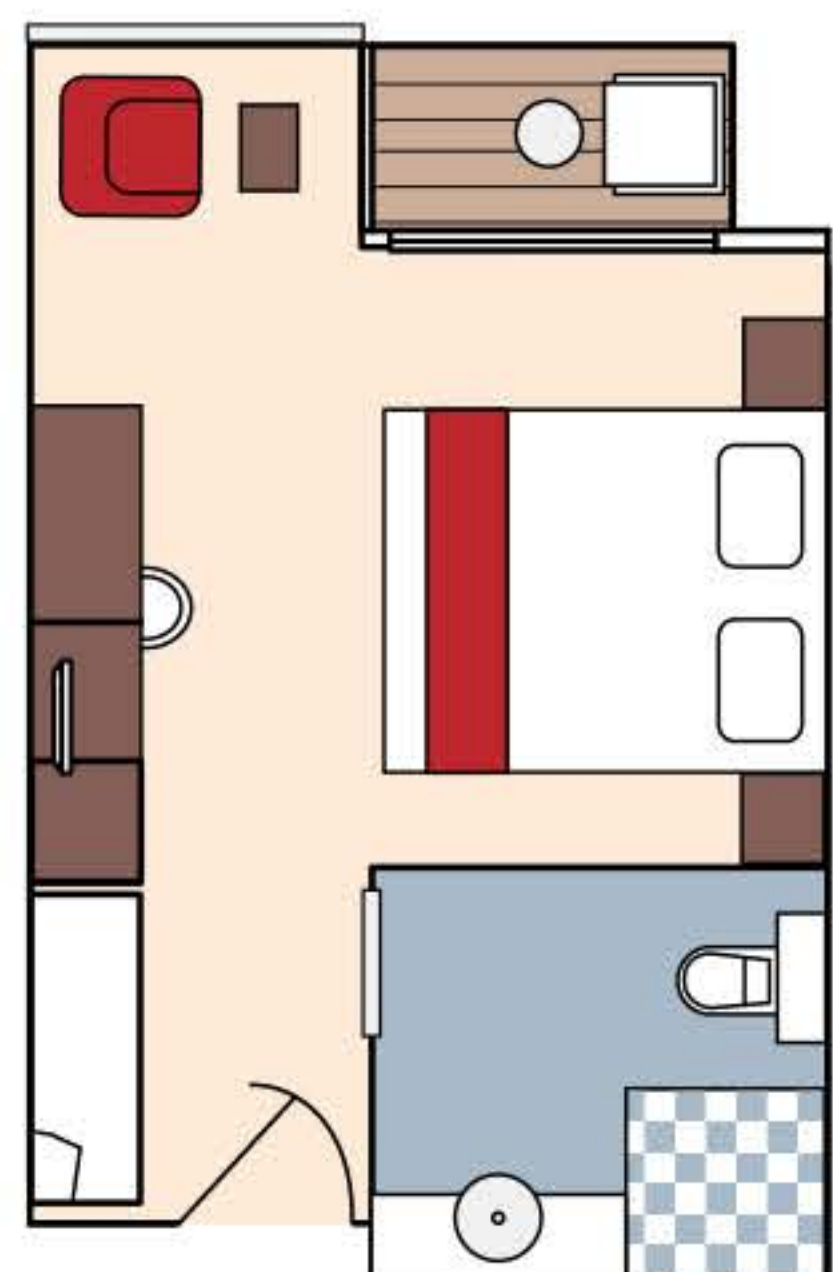

RV Apsara

Vietnam & Cambodia

TECHNICAL DATA

RV Apsara – Launched 2011 – Refurbished 2016
 Decks: 4
 Length: 92.5 m
 Suites: 54
 Crew: 50

SUITE CATEGORIES

Mekong	French Balcony, Outside Balcony & Balcony Terrace	Cat. B+	French Balcony & Outside Balcony
Sadec	French Balcony & Outside Balcony	Cat. B	French Balcony & Outside Balcony
Cat. A	French Balcony & Outside Balcony	Cat. C	French Balcony & Outside Balcony

Deluxe Twin Balcony Suite
 Categories: C, B, B+ and A

226 sq. ft./21 m²

Sadec Twin Balcony Suite
 Category: Sadec

290 sq. ft./26.9 m²

Mekong Suite
 Category: Mekong

624 sq. ft./58 m²

Please note: deck plans, suite layouts and fixtures are indicative only and are subject to change.