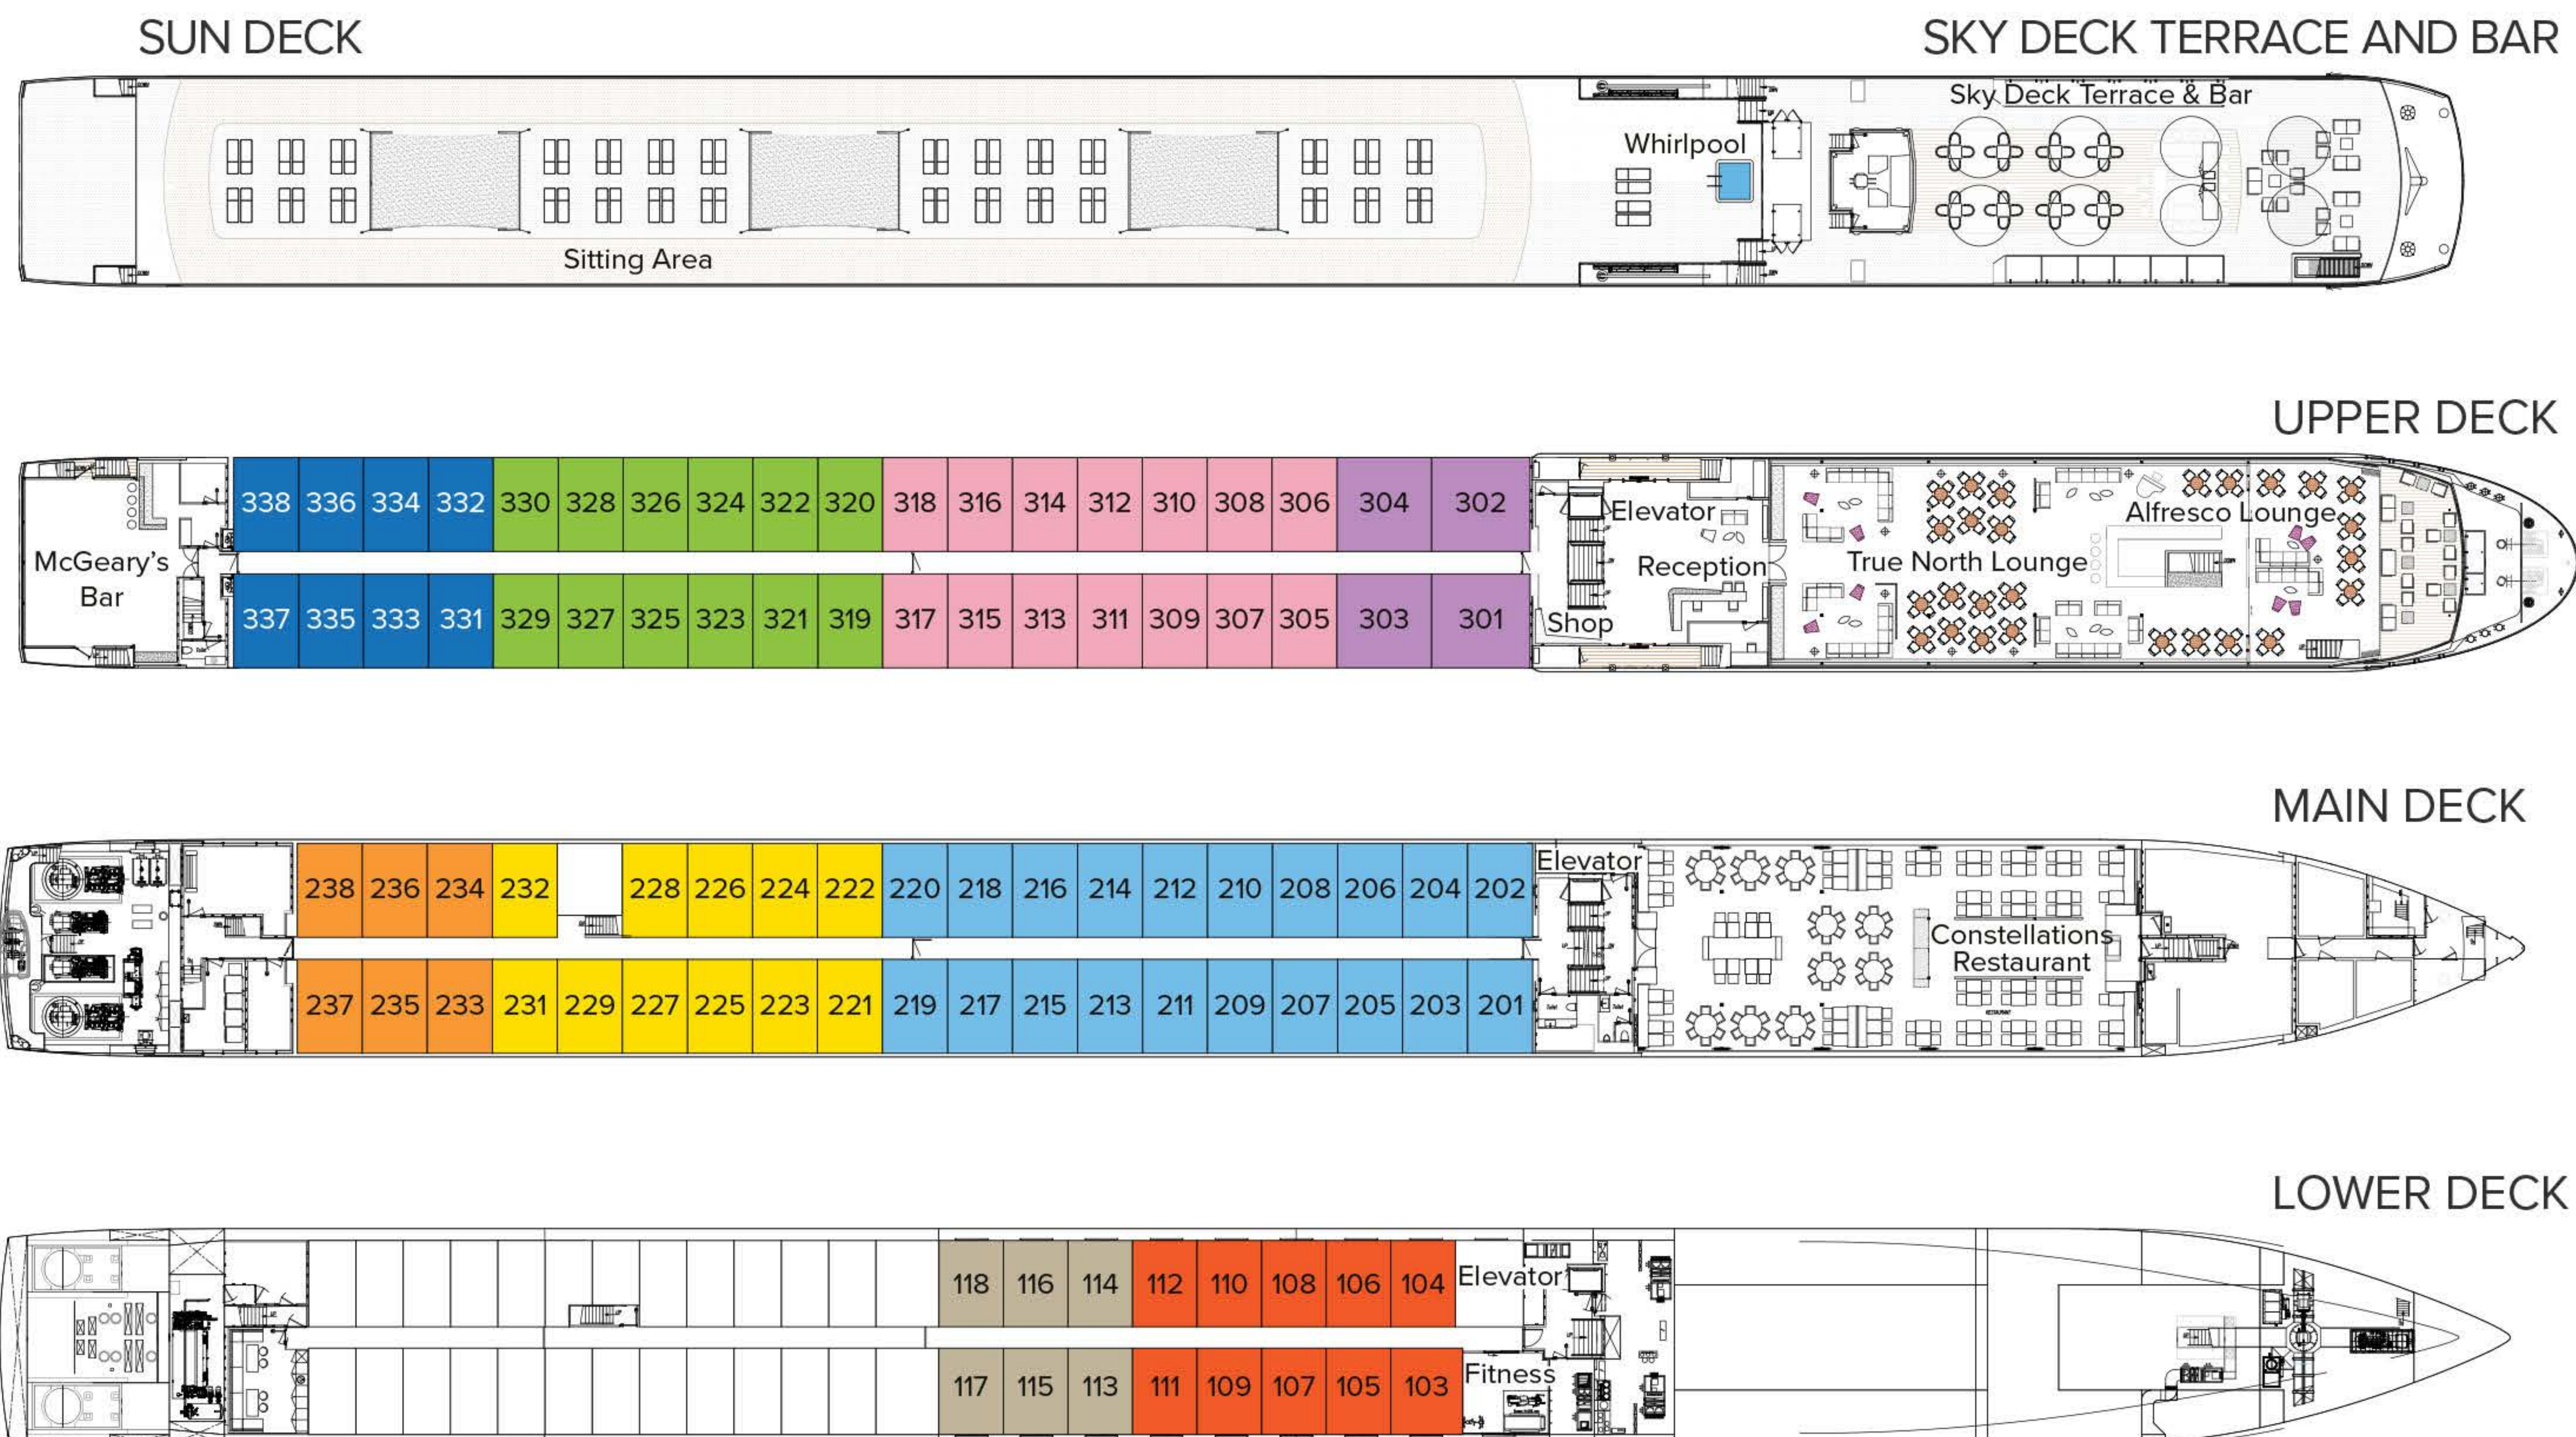

Travelmarvel Polaris, Capella & Vega

European River Cruises

True North Lounge

Floor plan of a Window Stateroom
Categories: E and D
153 square feet/14.2 square metres

Floor plan of a French Balcony Suite
Categories: C to P
167 square feet/15.5 square metres

TECHNICAL DATA

Travelmarvel Polaris, Capella & Vega
 Built: 2020/2021
 Launch: 2022/2023
 Length: 135 metres
 Cabins: 91
 Max. Guests: 182
 Crew Members: 44