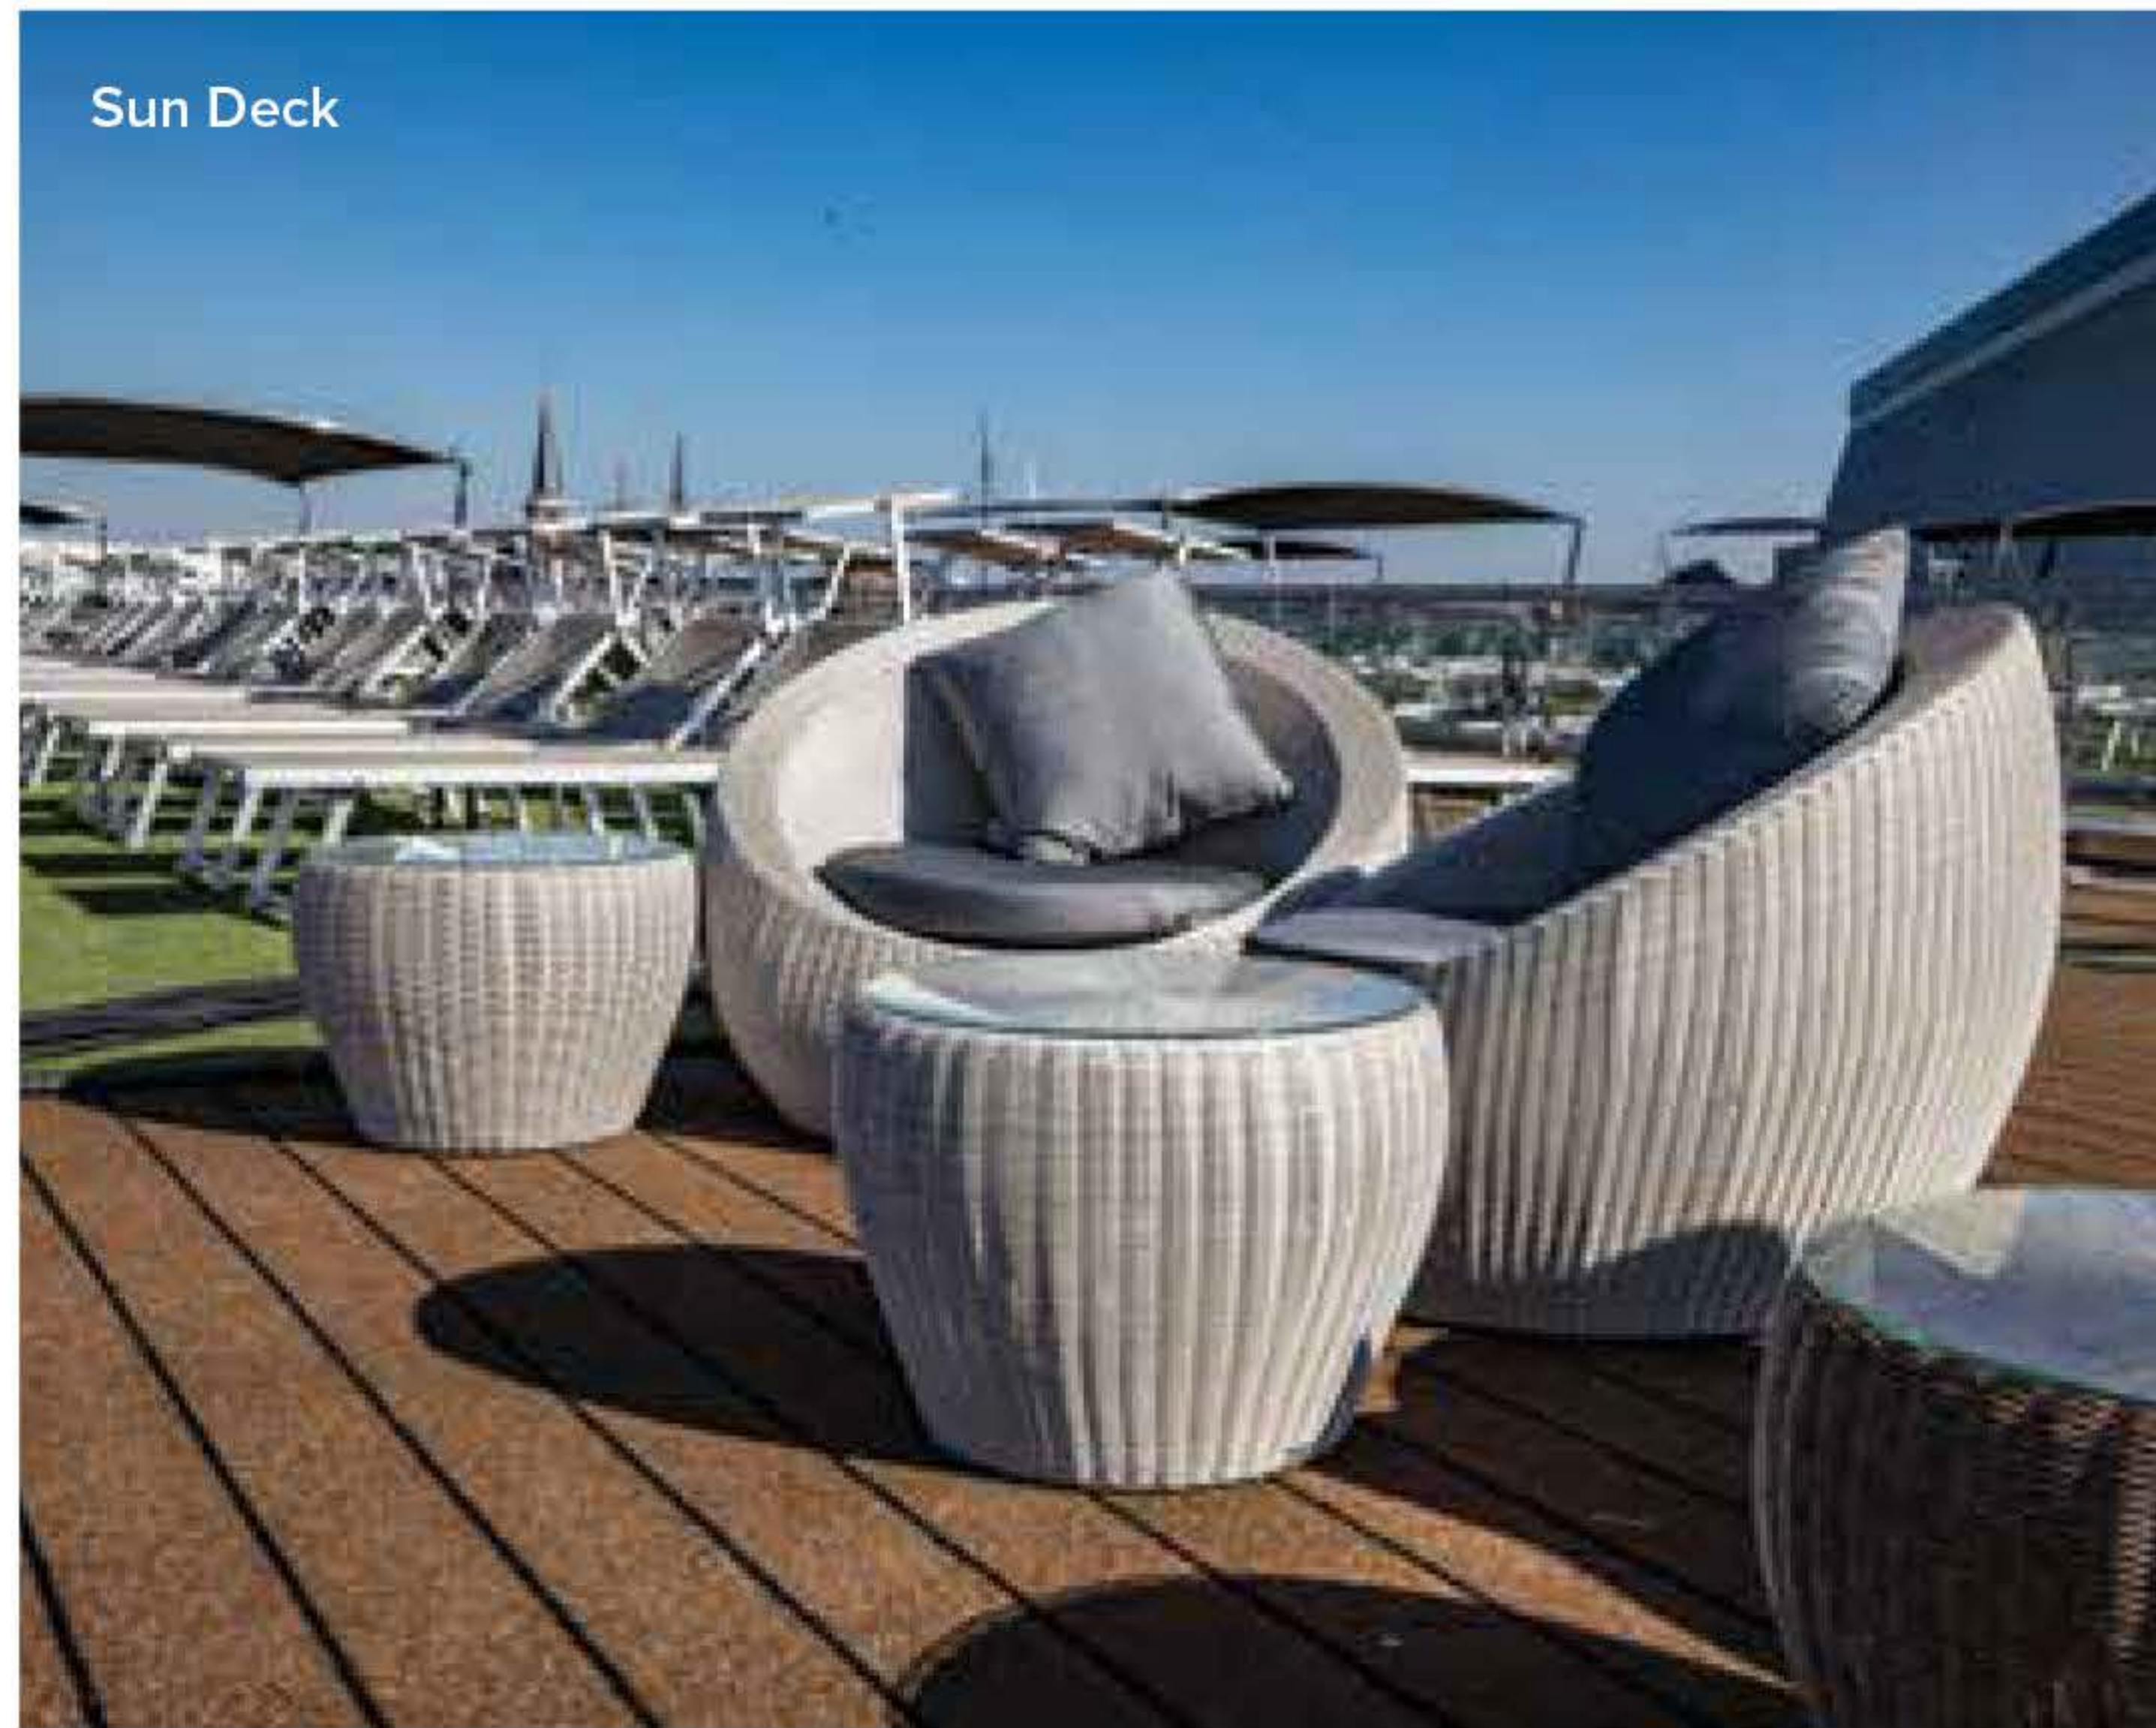

Travelmarvel Polaris, Capella & Vega

European River Cruises

True North Lounge

Floor plan of a Window Stateroom
Categories: E and D
153 square feet/14.2 square metres

Floor plan of a French Balcony Suite
Categories: C to P
167 square feet/15.5 square metres

TECHNICAL DATA

Travelmarvel Polaris, Capella & Vega
 Built: 2020/2021
 Launch: 2022/2023
 Length: 135 metres
 Cabins: 91
 Max. Guests: 182
 Crew Members: 44